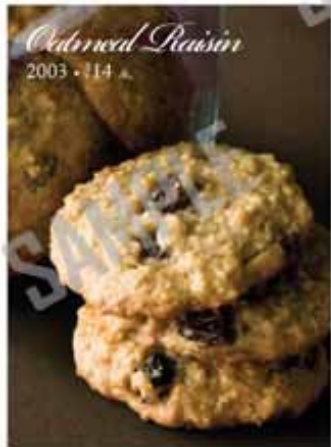

Chocolate Chunk

2001 • 14

Oatmeal Raisin

2003 • 14

Peanut Butter

2002 • 14

*Chocolate Covered
Cookie Dough Bites*

9129 • \$15 (1.5oz tub)